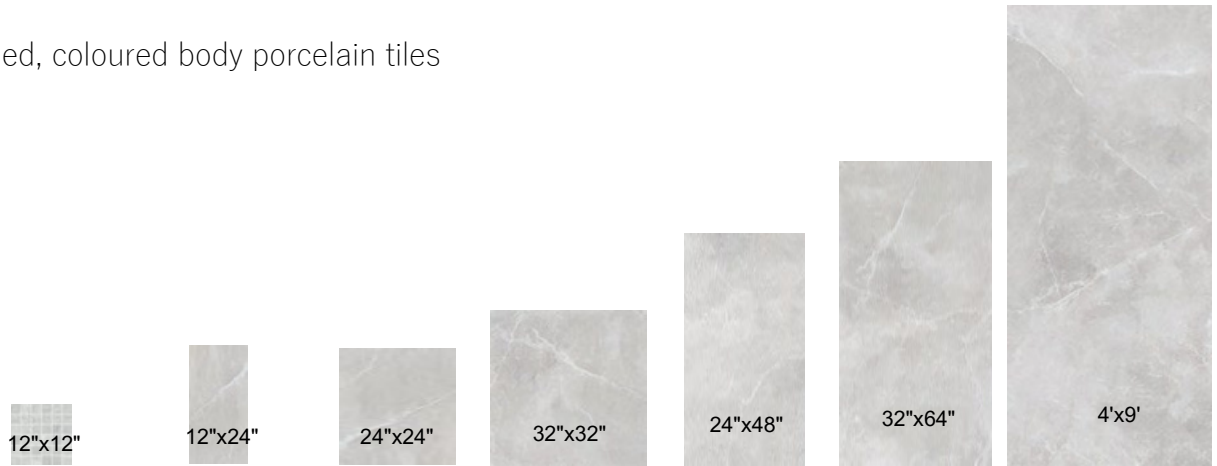

## STONEMOOD Porcelain Series

white

silver

steel

Stocked Size
12"x24" Matt
24"x24" Matt
32"x32" Matt
24"x48" Matt
32"x64" Matt
4'x9' Matt
12"x12" Mosaic
3'x7' Bathtub Kit
3'x8' Shower Kit

\*Steel not available in slab

# STONEMOOD SERIES

\*All sizes are rectified, coloured body porcelain tiles

\*\*Sizes available

	297x297x8mm 12"x12" mosaic Matt	297x597x8mm 12"x24" Matt	597x597x8mm 24"x24" Matt	797x797x8mm 32"x32" Matt	597x1197x8mm 24"x48" Matt	797x1597x8mm 32"x64" Matt	1197x2797x6mm 47.13"x110.12" Matt
<b>White</b>	CX-SMD1F2	CX-SMD1A2	CX-SMD1B2	CX-SMD1C2	CX-SMD1D2	CX-SMD1E2	CX-SMD1G2
<b>Silver</b>	CX-SMD2F2	CX-SMD2A2	CX-SMD2B2	CX-SMD2C2	CX-SMD2D2	CX-SMD2E2	CX-SMD2G2
<b>Steel</b>	CX-SMD3F2	CX-SMD3A2	CX-SMD3B2	CX-SMD3C2	CX-SMD3D2	CX-SMD3E2	
<b>Packaging/box</b>	5 pcs	8 pcs	4 pcs	2 pcs	2 pcs	1 pc	1 pc
<b>Weight/box</b>	8.4kg	27.1kg	27.3kg	24.3kg	27.7kg	24.3kg	49.5kg