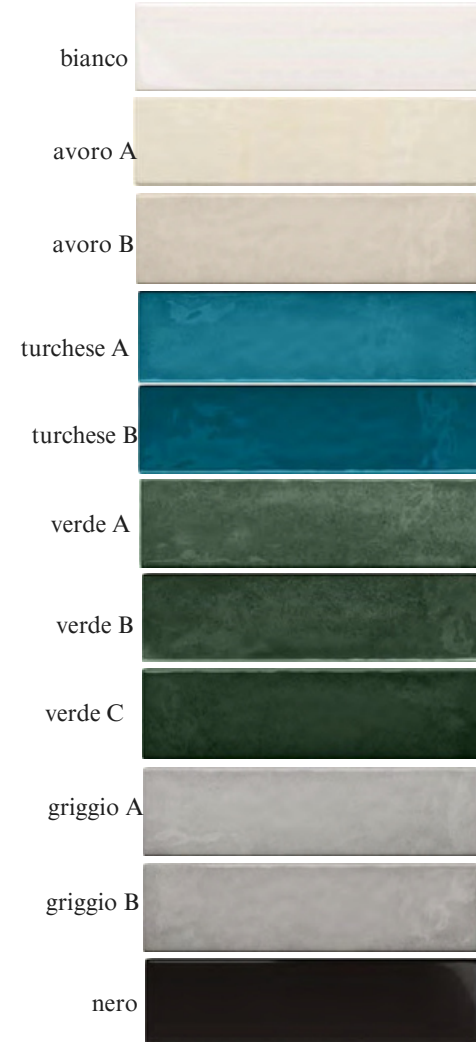

MASOVIA Ceramic Wall Tile

**Sizes Available

	298x78x10mm 3"x 12" Matte	298x78x10mm 3"x 12" Glossy	298x78x10mm 3"x 12" Matte STR	298x78x10mm 3"x 12" Glossy STR
Bianco	CX-MSV1A2	CX-MSV1A1	CX-MSV1A2S	CX-MSV1A1S
Turchese A				CX-MSV2A1AS
Turchese B				CX-MSV2A1BS
Verde A				CX-MSV3A1AS
Verde B				CX-MSV3A1BS
Verde C				CX-MSV3A1CS
Avoro A				CX-MSV6A1AS
Avoro B				CX-MSV6A1BS
Griggio A				CX-MSV4A1AS
Griggio B				CX-MSV4A1BS
Nero	CX-MSV5A2	CX-MSV5A1	CX-MSV5A2S	CX-MSV5A1S
Packaging/box	34 pcs	34 pcs	34 pcs	34 pcs
Weight/box	14.4kg	14.4kg	14.4kg	14.4kg

**Colors Available

**Technical Information

Number of Graphics	Thickness	Country of Origin	Surface Application	Application	Environment
13	10mm	Poland	Wall	Indoor	Residential Light Commercial