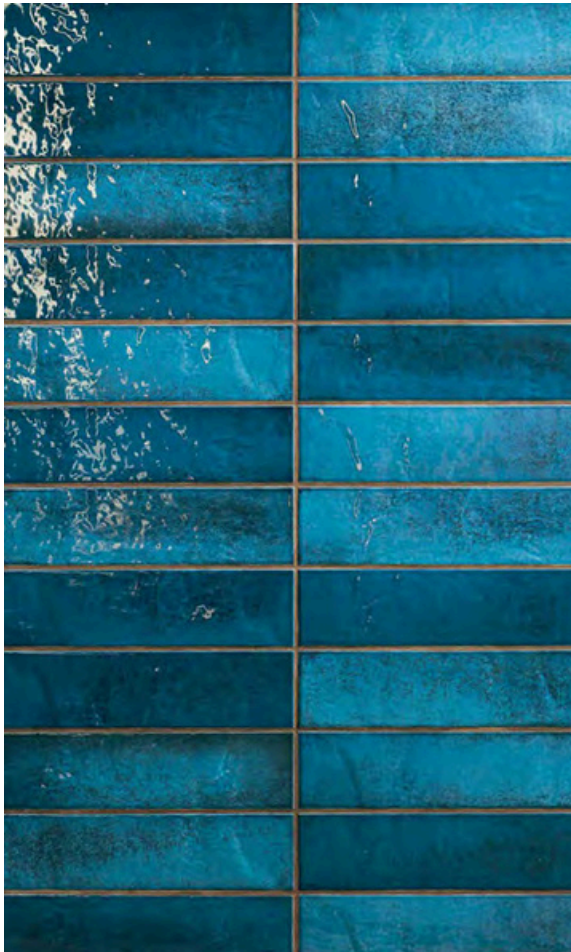

MASOVIA

3" X 12"

Turchese

298 x 78 x 10